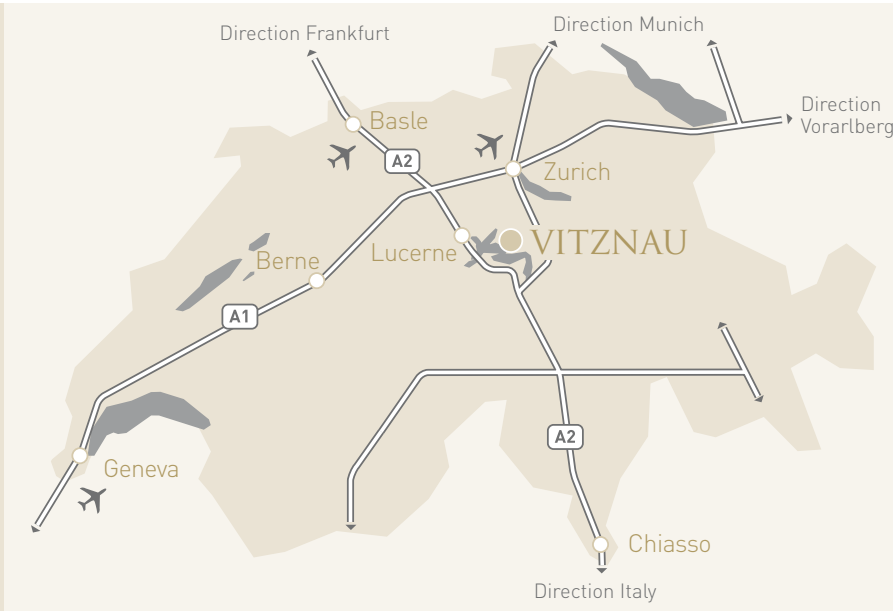

PARK HOTEL

VITZNAU

HEALTH & WEALTH RESIDENCE

In the heart of Europe and Switzerland

Park Hotel Vitznau

Steam boat – Lake Lucerne

Lakeside Terrace

Discover

Grand Hotel Quellenhof &
Spa Suites

BASEL

Grand Hotel Les Trois Rois

BERN

Bellevue Palace
Hotel Schweizerhof Bern &
THE SPA

CRANS-MONTANA

Guarda Golf Hotel &
Residences
LeCrans Hotel & Spa

GENEVE

Beau-Rivage
Four Seasons Hotel des
Bergues
Le Richemond, Genève *****
Mandarin Oriental, Geneva

GSTAAD

Gstaad Palace
Le Grand Bellevue
Park Gstaad
The Alpina Gstaad

INTERLAKEN

Victoria-Jungfrau Grand
Hotel & Spa

VITZNAU

Park Hotel Vitznau

ZERMATT

Grand Hotel Zermatterhof
Mont Cervin Palace
Riffelalp Resort 2222m

ZÜRICH

Baur au Lac
Eden au Lac
The Dolder Grand
Widder Hotel

SWISS DELUXE HOTELS

PARK HOTEL
VITZNAU